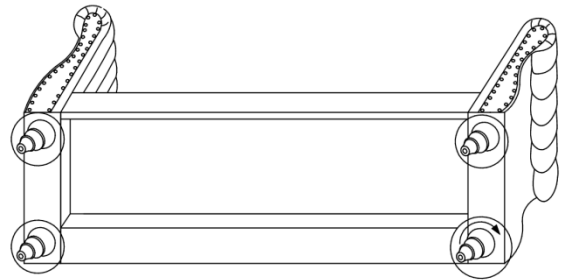

1

2

Slightly loosen the four bolts using Allen Key without removing the bolts completely from both Side Arms. Hook on Front Board hooks into loosen bolts, once placed tighten and secure all four bolts with Allen Key

3

4

5

6